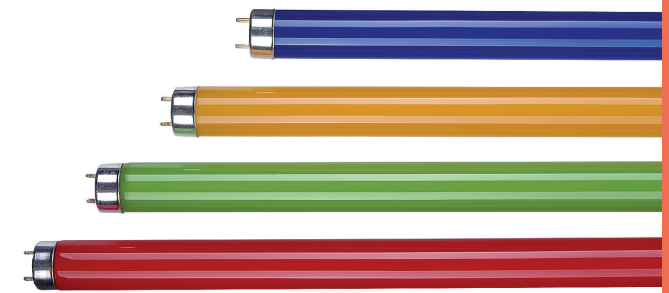

COLORIDA

Bulbo	Watts	Base	Cor
T8	20/40	Bipino	Vermelha Azul Verde Amarela

LUZ DO DIA

Bulbo	Watts	Base	Cor
T5	4/6/8	Bipino	3000/6500K
T8	10/15/18/36	Bipino	3000/6500K

NOTURNA

Watts	Volts	Base	Cor
1W	130/240	Tomada	Branca

TRIFÓSFORO T5

Bulbo	Watts	Base	Cor
T5	14/28	Bipino	4000/3000K